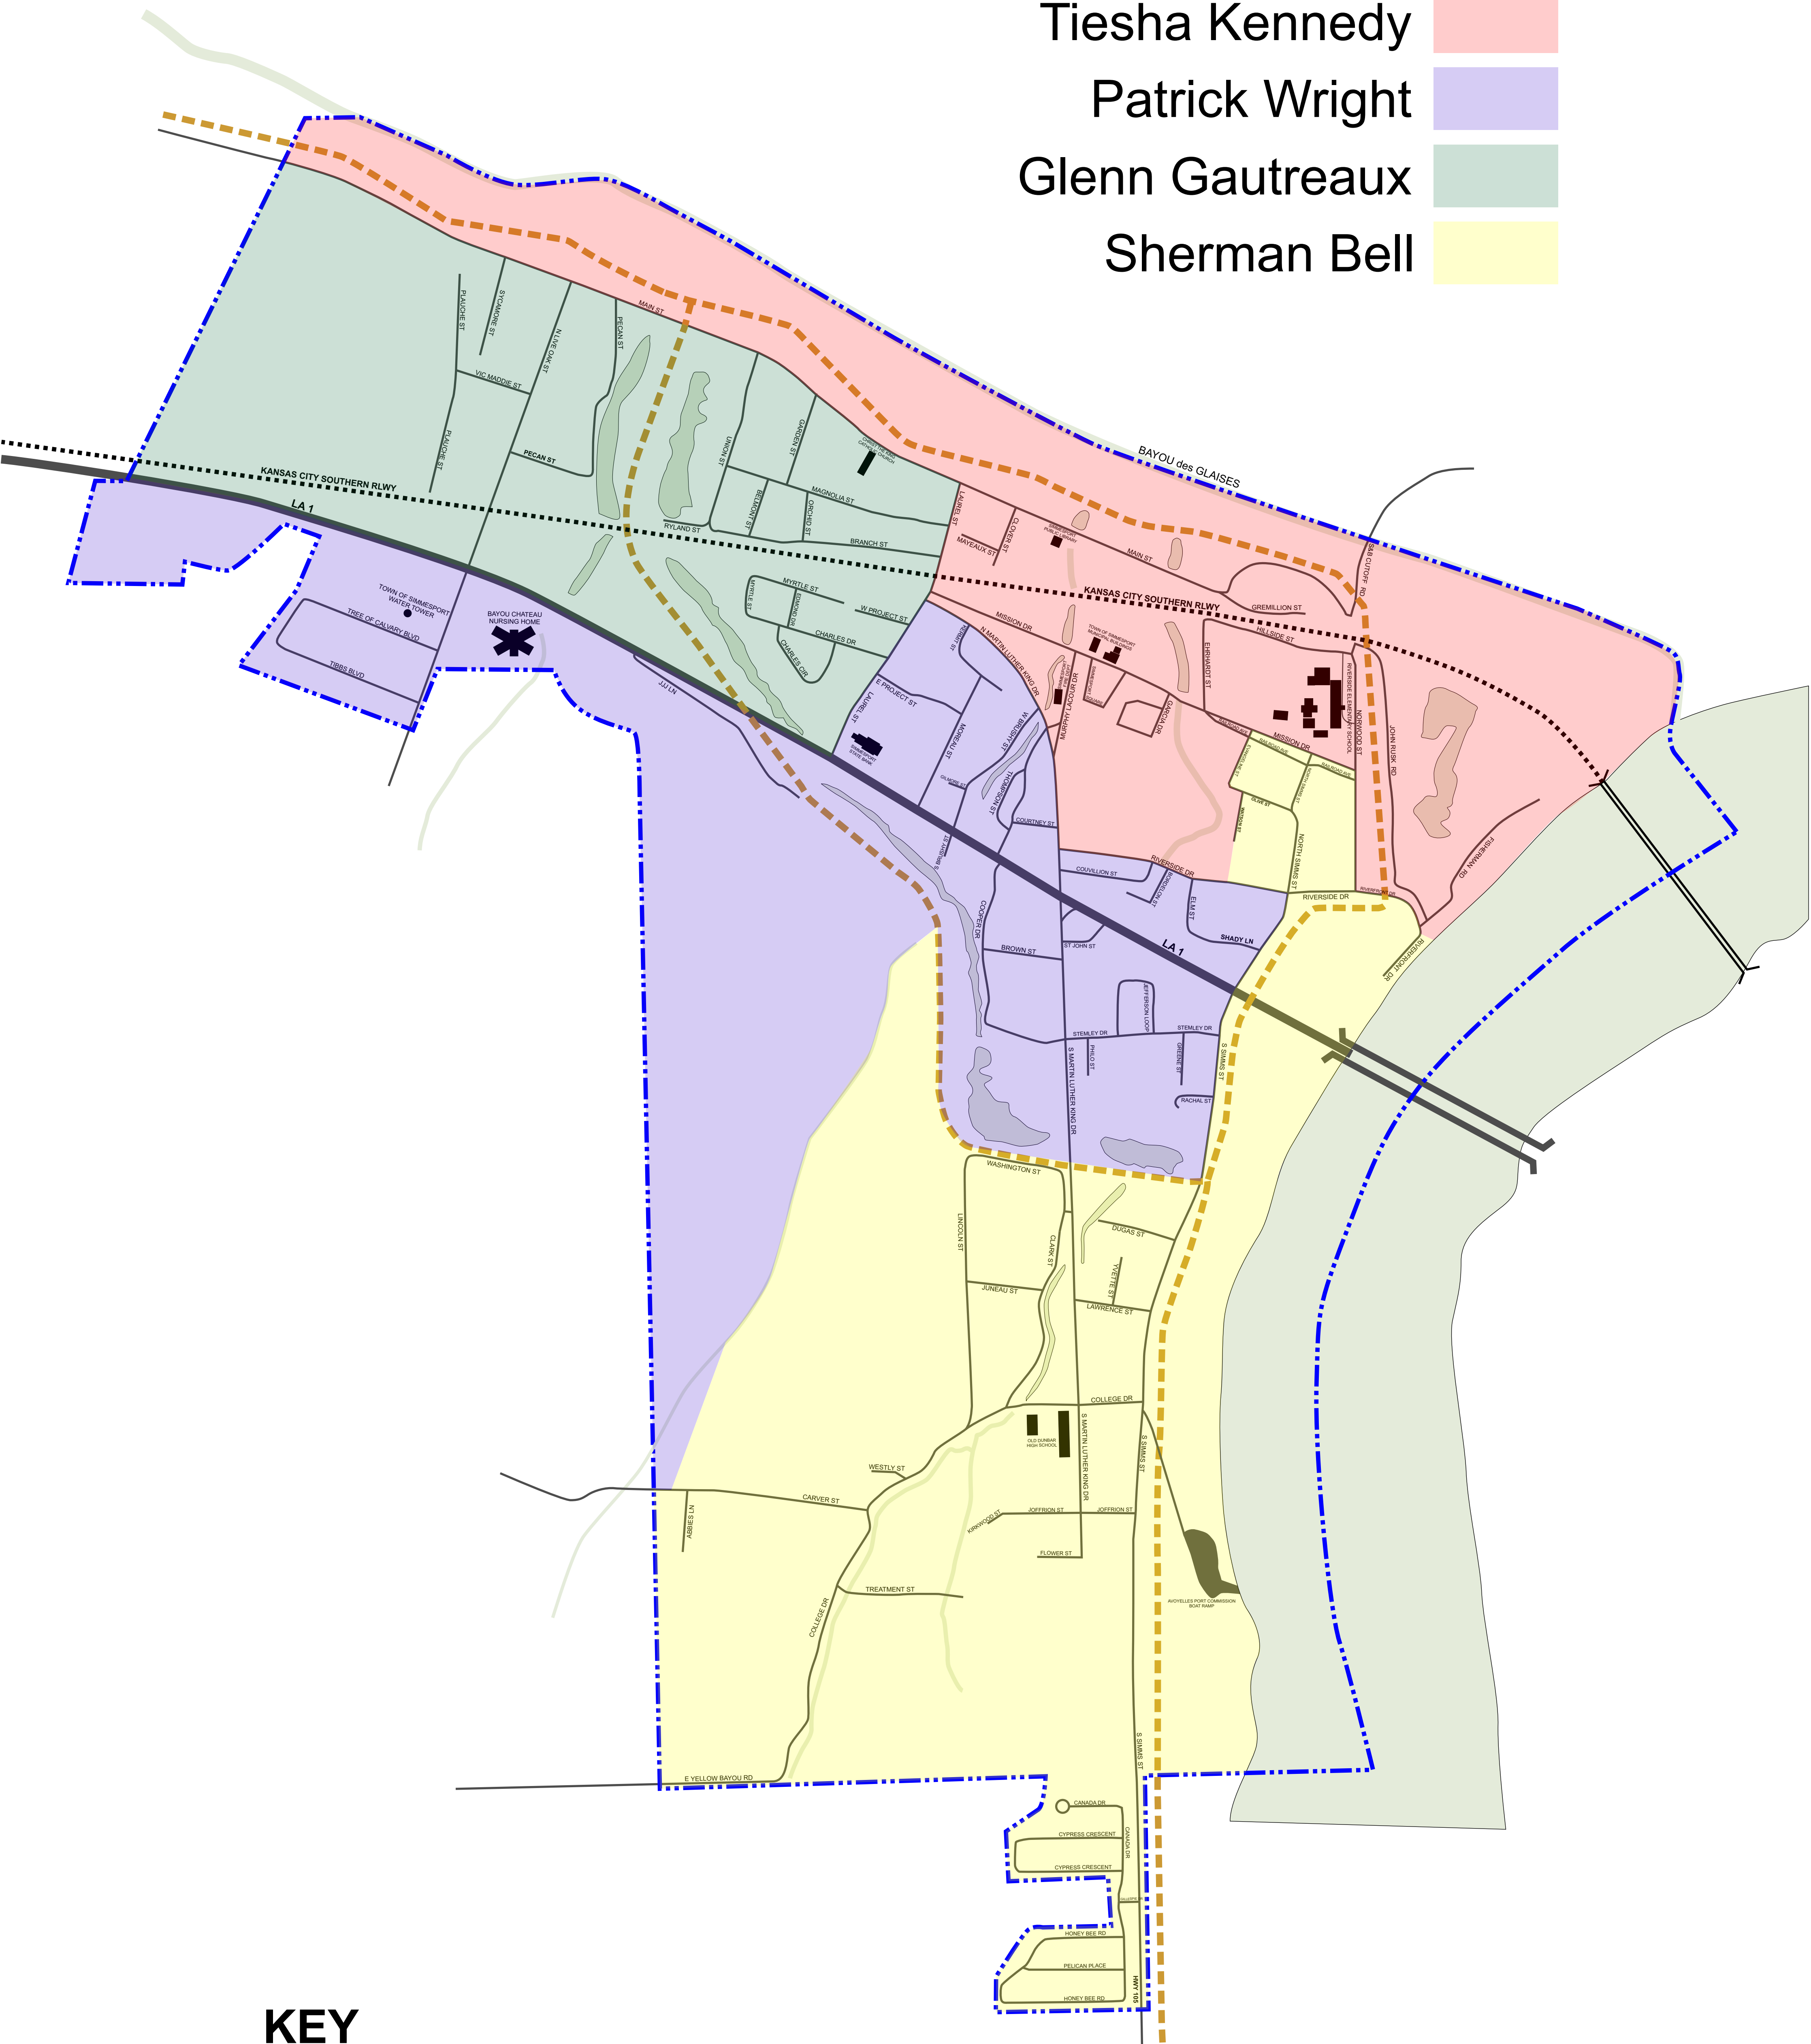

TOWN OF SIMMESPORT ALDERMAN DISTRICTS

- Tiesha Kennedy
- Patrick Wright
- Glenn Gautreaux
- Sherman Bell

KEY

- Town Boundaries
- Levee
- Roads
- Waterways